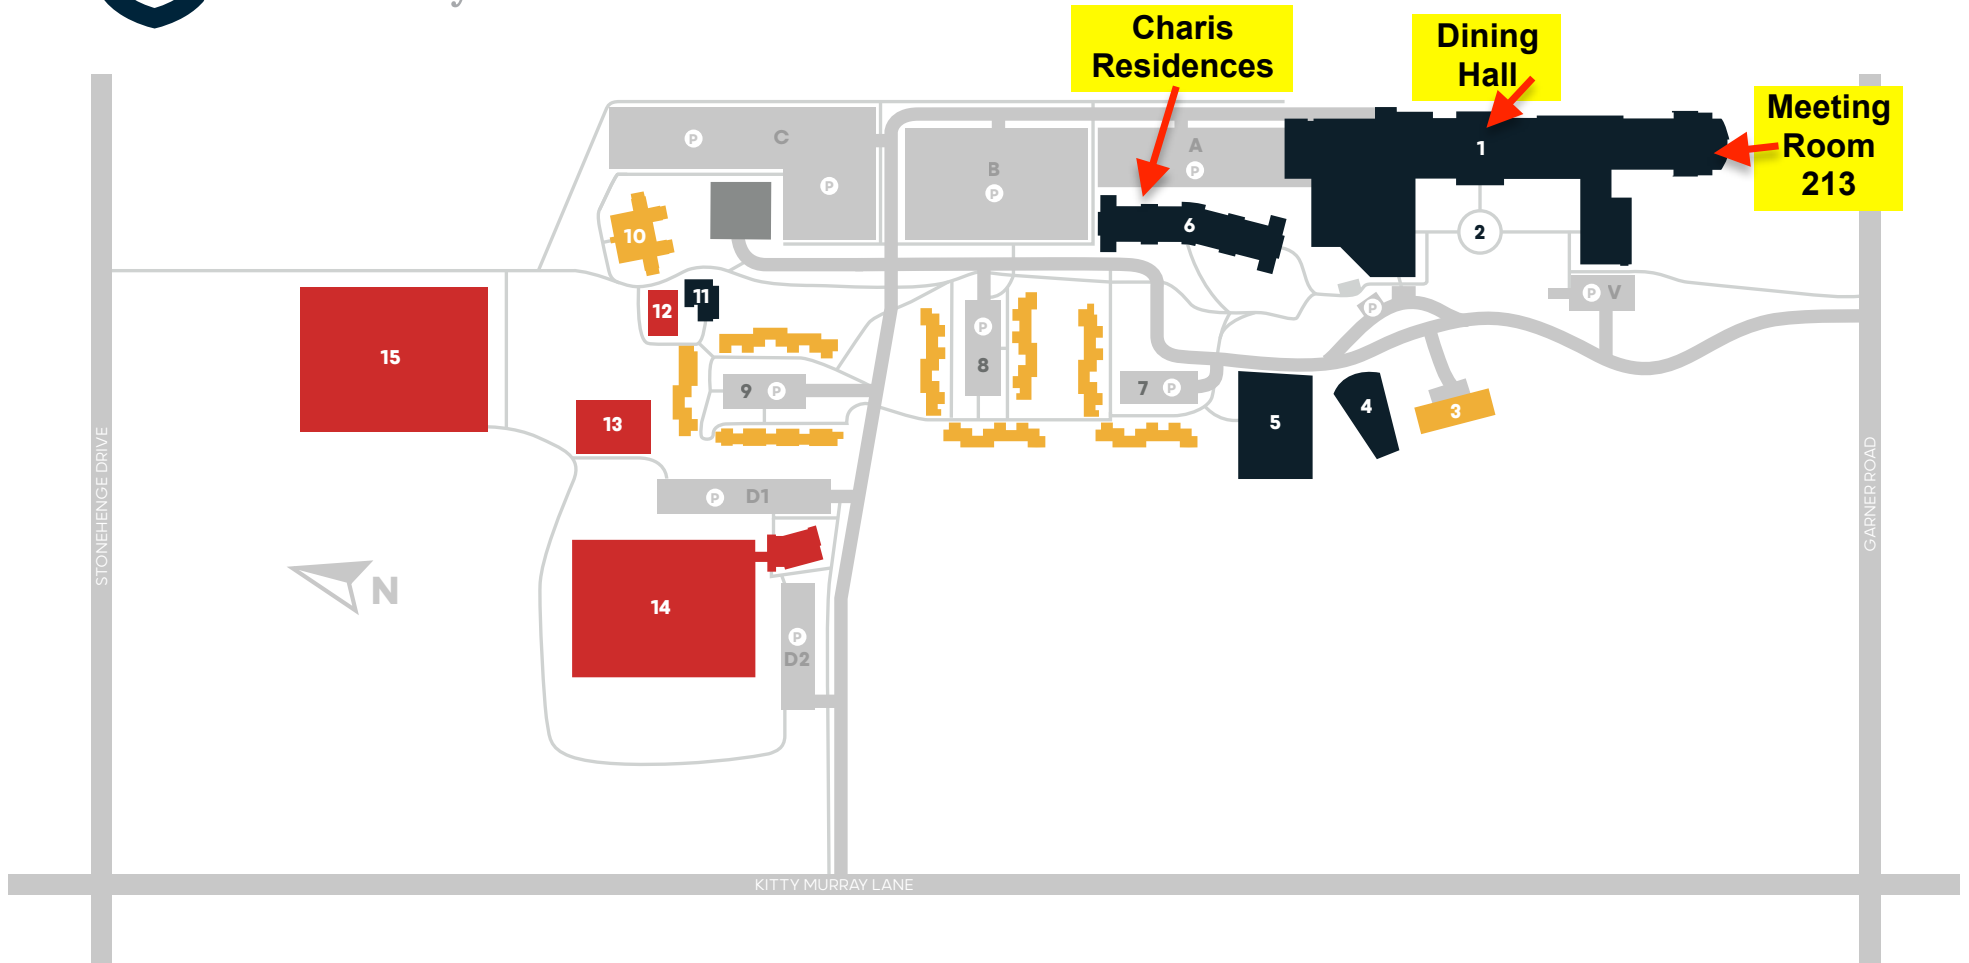

Helpful Information for your stay

In the Academic Building:

- Tim Hortons Coffee shop - open from 9-5 every day
- Photo booth will be set up in the Commons all week
- Water filling stations are available near room 213
- Meals will be served in the Dining Hall
- Power outlets are available in room 213

In Your Residence (Charis building):

- Tap water is drinkable (fill your bottle)
- Lounges are located on your floor and in the basement
- Laundry machines are located in the basement (\$)
- Charis means 'the merciful gift of God's grace' (Greek)

WIFI

Network: congress7
Password: congress7

Redeemer
University

CAMPUS MAP

ACADEMIC & MIXED USE

- 1 ACADEMIC BUILDING
- 2 THE QUAD
- 4 AMPHITHEATRE
- 5 WHALEY TEACHING GARDEN
- 6 CHARIS LIVE AND LEARN CENTRE
- 11 STUDENT RECREATION CENTRE

RESIDENCES

- 3 PRESIDENT'S GUEST HOUSE
- 7 CALVIN COURT TOWNHOUSES
- 8 LUTHER COURT TOWNHOUSES
- 9 CRANMER COURT TOWNHOUSES
- 10 AUGUSTINE HALL

ATHLETIC

- 12 VOLLEYBALL COURT
- 13 TENNIS AND BASKETBALL COURTS
- 14 SPORTS DOME
- 15 OUTDOOR SOCCER FIELD